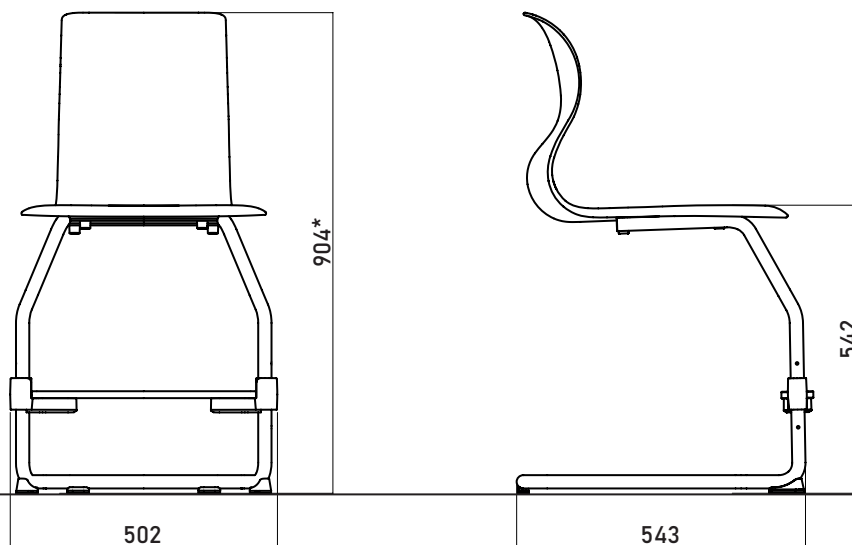

FLÖTOTTO

PRO PLUSMINUS

PRO PLUSMINUS

- + FLEXIBLE FOOTREST
- + 4 DIFFERENT HEIGHTS
- + EXACT POSITIONING WITHOUT ANY TOOLS

PRO PLUSMINUS

PRO PLUSMINUS + FLÖTOTTO FLEX TABLE

FLÖTOTTO

PRO PLUSMINUS

* seat shell 6

Our new PRO cantilever chair with footrest adds even more flexibility into the classroom. The seat height is individually adjustable according to DIN EN 1729 and brings everyone at an eye level.

Four seat heights can be adjusted by hand and without any tools.

The PLUSMINUS frame is suitable for seat shell sizes four, five and six.

PRO PLUSMINUS

● size 2

body height: 108 - 121 cm
age: 3 - 6

● size 3

body height: 119 - 142 cm
age: 6 - 10

● size 4

body height: 133 - 159 cm
age: 8 - 12

● size 5

body height: 146 - 177 cm
age: 10 - 14

* according to DIN 1729
h1 - h4 = distance seat - footrest